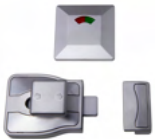

MODA_LOCK_SCP

Moda Lock and Indicator Set

Satin Chrome Plate